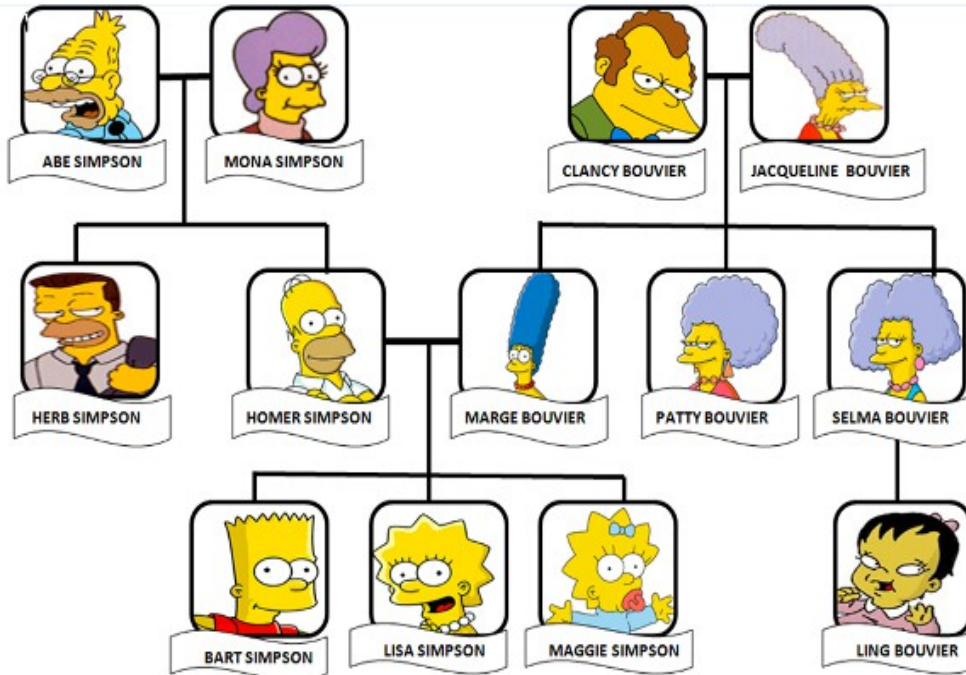

Activity 4 : watch the videos and do the activities :

<https://learningapps.org/watch?v=pa7yyk8rn20>

My  name is Bart.

Lisa and Maggie are Bart's  sisters .

Homer is Bart's  father .

Marge is Bart's  mother .

Homer and Marge are Bart's  parents .

Bart has got two  cats . They  are called Snowball.

Santa's Little Helper is Bart's  dog. ~~dog.~~

Abe is Homer's  grandfather and Mona is his  grandmother .

Abe and Mona are Bart, Lisa and Maggie's  grandparents .

Bart is Homer and Marge's  son .

They also have got a  daughter called Lisa.

Lisa has got a  brother . His  name is Bart.

Bart has got a  sister . Her  name is Lisa.

Lisa, Maggie and Bart's  uncle is called Herb and Selma is their  aunt .

Bart is Selma and Herb's  nephew .

Lisa is Herb and Selma's  niece .

<https://learningapps.org/watch?v=p2r7o6imj20>

Abe (Abraham) is Bart's  grandfather .

Bart's  grandmother is called Mona.

Clancy and Jackie are Bart's  grandfathers .